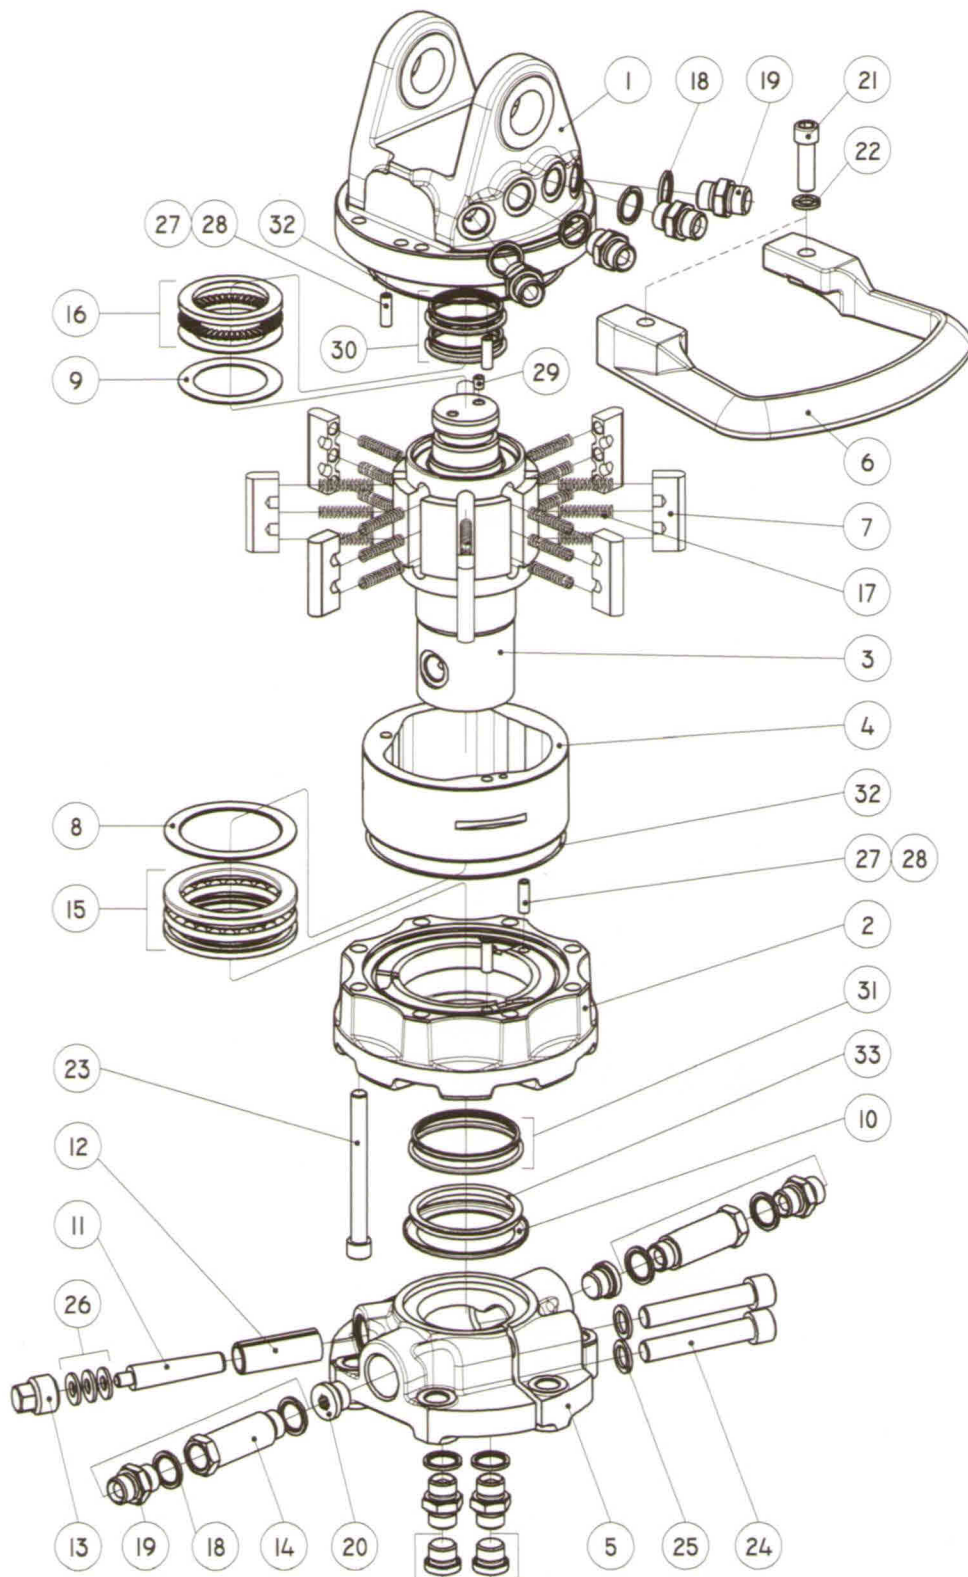

ROTATOR GR 603 DB

List of parts

2005.05.23.

ROTATOR GR 603 DB

List of parts

Pos.	Part	Title	Quantity	Notes
1	GR 60 DB.01	Stator plate, upper	1	
2	GR 60.02-01	Stator plate, lower	1	
3	GR 603 DB.006	Rotator shaft	1	
4	GR 60.007	Stator frame	1	
5	GR 603.014-01	Link, lower	1	
6	GR 60.03	Hose guard	1	
7	MTR 60.008	Vane	8	
8	GR 60.011	Shim	1	
9	GR 60 DB.011	Shim	1	
10	GR 60.021	Washer	1	
11	GR 16.011-01	Wedge	1	
12	GR 16.012-01	Bung	1	
13	MTR 100.013-01	Locking screw	1	
14	MT 0220	Nipple	2	
15	51115	Axial bearing	1	
16	AXK 5578	Axial needle bearing	1	
17	MTR 100.009	Spring	24	
18	GB - 8 Tredo	Bonded seal	8	
19	0101-8	Nipple	6	
20	VSTI R1/2 - ED	Plug	2	
21	MC6S 12.9 M12x40	Screw	2	
22	DIN 127 B ø12	Spring washer	2	
23	MC6S 12.9 M12x120	Screw	8	
24	MC6S 12.9 M16x90	Screw	2	
25	ø16 Schnorr	Washer	2	
26	SB - M10 (4673)	Cup spring	3	
27	5x24 DIN-1481	Pin	4	
28	8x24 DIN-1481	Pin	4	
29	835-02	Tap	1	
30	GHH/R 50/61x4.2	Glide ring	2	
31	GHH/R 75/86x4.2	Glide ring	1	
32	OR 145.00x2.50	O - ring	2	
33	VA - 70	V - seal	1	